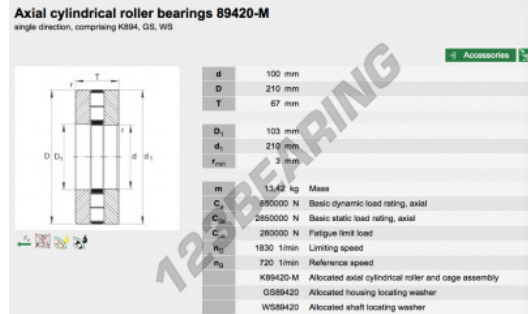

## Thrust roller bearing 89420-M-INA - 89420-M-INA

<https://www.123bearing.co.uk/bearing-housing/roller-bearing/thrust/89420-m-ina>

### PRODUCT FEATURES

Brand	INA
N° Ean13	3663952342061
Inside diameter	100 mm
Inside diameter	3.937" inch
Outside diameter	210 mm
Outside diameter	8.268" inch
Thickness	67 mm
Thickness	2.638" inch
Packaging	1