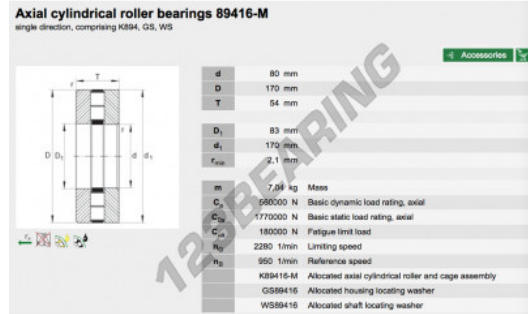

## Thrust roller bearing 89416-M-INA - 89416-M-INA

<https://www.123bearing.co.uk/bearing-housing/roller-bearing/thrust/89416-m-ina>

### PRODUCT FEATURES

Brand	INA
N° Ean13	4054364114558
Inside diameter	80 mm
Inside diameter	3.15" inch
Outside diameter	170 mm
Outside diameter	6.693" inch
Thickness	54 mm
Thickness	2.126" inch
Limiting speed	2300 rpm
Weight	6645 g
Dynamic load	560 kN
Static load	1770 kN
Packaging	1
Standard	No standard