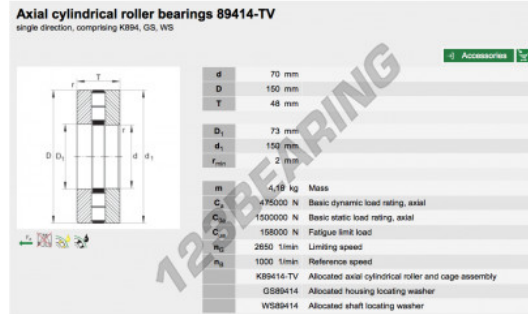

Thrust roller bearing 89414-TV-INA - 89414-TV-INA

<https://www.123bearing.co.uk/bearing-housing/roller-bearing/thrust/89414-tv-ina>

PRODUCT FEATURES

Brand	INA
N° Ean13	3663952342016
Inside diameter	70 mm
Inside diameter	2.756" inch
Outside diameter	150 mm
Outside diameter	5.906" inch
Thickness	48 mm
Thickness	1.89" inch
Packaging	1