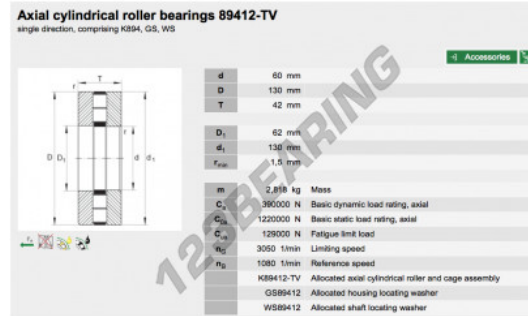

Thrust roller bearing 89412-TV-INA - 89412-TV-INA

<https://www.123bearing.co.uk/bearing-housing/roller-bearing/thrust/89412-tv-ina>

PRODUCT FEATURES

Brand	INA
N° Ean13	3663952341996
Inside diameter	60 mm
Inside diameter	2.362" inch
Outside diameter	130 mm
Outside diameter	5.118" inch
Thickness	42 mm
Thickness	1.654" inch
Packaging	1