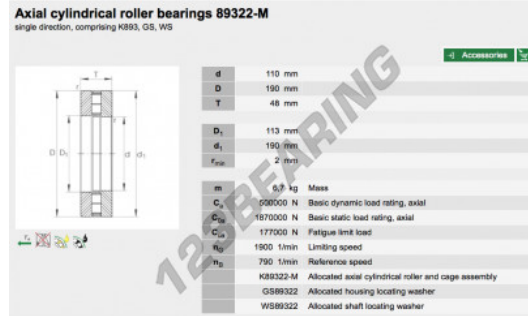

Thrust roller bearing 89322-M-INA - 89322-M-INA

<https://www.123bearing.co.uk/bearing-housing/roller-bearing/thrust/89322-m-ina>

PRODUCT FEATURES

Brand	INA
N° Ean13	3663952341958
Inside diameter	110 mm
Outside diameter	190 mm
Thickness	48 mm
Weight	6700 g
Packaging	1
Standard	No standard