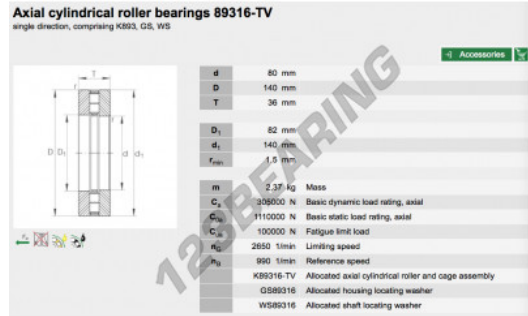

Thrust roller bearing 89316-TV-INA - 89316-TV-INA

<https://www.123bearing.co.uk/bearing-housing/roller-bearing/thrust/89316-tv-ina>

PRODUCT FEATURES

Brand	INA
N° Ean13	3663952341910
Inside diameter	80 mm
Outside diameter	140 mm
Thickness	36 mm
Weight	2370 g
Packaging	1