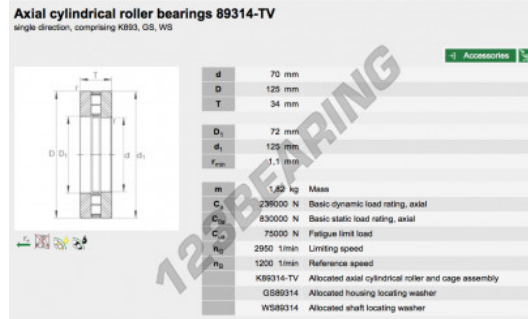

Thrust roller bearing 89314-TV-INA - 89314-TV-INA

<https://www.123bearing.co.uk/bearing-housing/roller-bearing/thrust/89314-tv-ina>

PRODUCT FEATURES

Brand	INA
N° Ean13	3663952341897
Inside diameter	70 mm
Outside diameter	125 mm
Thickness	34 mm
Packaging	1
Standard	No standard