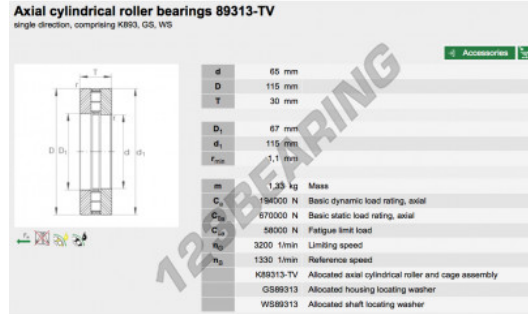

## Thrust roller bearing 89313-TV-INA - 89313-TV-INA

<https://www.123bearing.co.uk/bearing-housing/roller-bearing/thrust/89313-tv-ina>

### PRODUCT FEATURES

Brand	INA
N° Ean13	3663952341880
Inside diameter	65 mm
Outside diameter	115 mm
Thickness	30 mm
Weight	1330 g
Packaging	1

[contact@123bearing.co.uk](mailto:contact@123bearing.co.uk)

02038 087 274