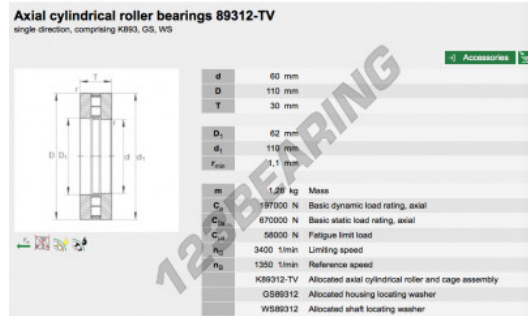

Thrust roller bearing 89312-TV-INA - 89312-TV-INA

<https://www.123bearing.co.uk/bearing-housing/roller-bearing/thrust/89312-tv-ina>

PRODUCT FEATURES

Brand	INA
N° Ean13	3616060457189
Inside diameter	60 mm
Inside diameter	2.362" inch
Outside diameter	110 mm
Outside diameter	4.331" inch
Thickness	30 mm
Thickness	1.181" inch
Weight	1290 g
Packaging	1