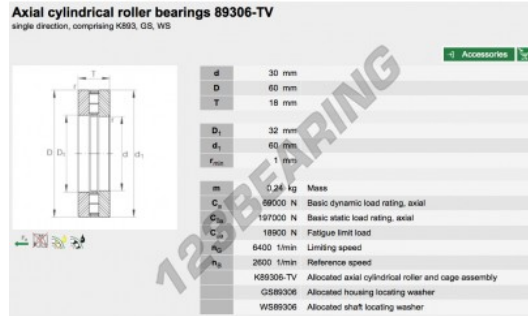

## Thrust roller bearing 89306-TV-INA - 89306-TV-INA

<https://www.123bearing.co.uk/bearing-housing/roller-bearing/thrust/89306-tv-ina>

### PRODUCT FEATURES

Brand	INA
N° Ean13	3616060457165
Inside diameter	30 mm
Inside diameter	1.181" inch
Outside diameter	60 mm
Outside diameter	2.362" inch
Thickness	18 mm
Thickness	0.709" inch
Packaging	1
Standard	No standard