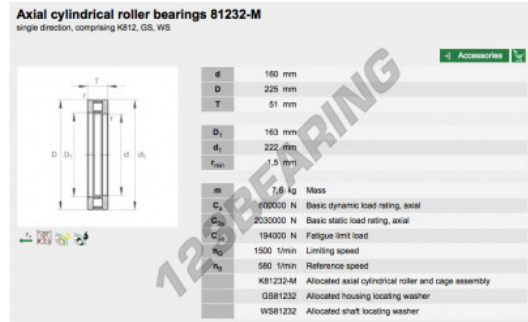

Thrust roller bearing 81234-M-INA - 81234-M-INA

<https://www.123bearing.co.uk/bearing-housing/roller-bearing/thrust/81234-m-ina>

PRODUCT FEATURES

Brand	INA
N° Ean13	3663952341590
Inside diameter	170 mm
Outside diameter	240 mm
Thickness	55 mm
Packaging	1