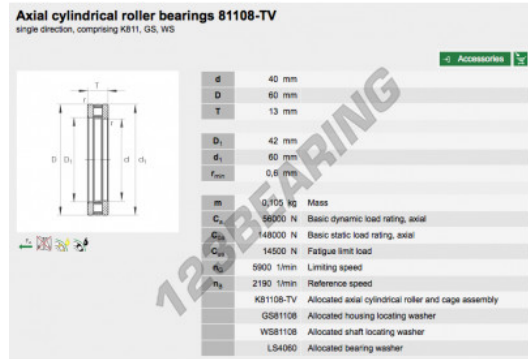

Thrust roller bearing 81108-TV-INA - 81108-TV-INA

<https://www.123bearing.co.uk/bearing-housing/roller-bearing/thrust/81108-tv-ina>

PRODUCT FEATURES

Brand	INA
N° Ean13	4012802030778
Inside diameter	40 mm
Outside diameter	60 mm
Thickness	13 mm
Weight	108 g
Packaging	1
Standard	No standard