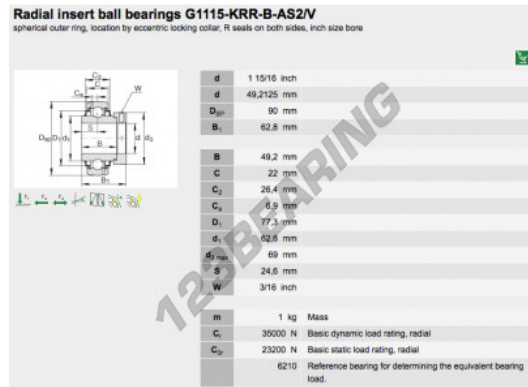

Housed bearing accessorie G1115-KRR-B-AS2-V-INA - G1115-KRR-B-AS2-V-INA

<https://www.123bearing.co.uk/bearing-housing/housed-bearing/accessories/g1115-krr-b-as2-v-ina>

PRODUCT FEATURES

Brand	INA
N° Ean13	3616060457004
Inside diameter	49.2125 mm
Outside diameter	90 mm
Thickness	62.8 mm
Packaging	1