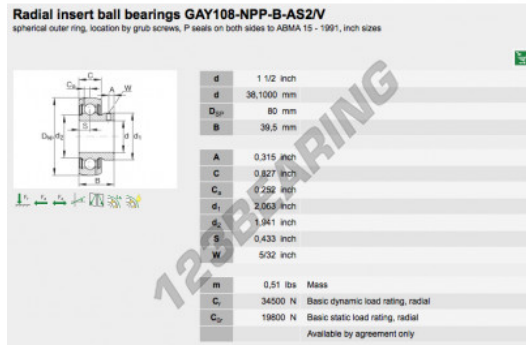

### PRODUCT FEATURES

Brand	INA
N° Ean13	3663952333823
Inside diameter	38.1 mm
Outside diameter	80 mm
Thickness	39.5 mm
Packaging	1

[contact@123bearing.co.uk](mailto:contact@123bearing.co.uk)

02038 087 274