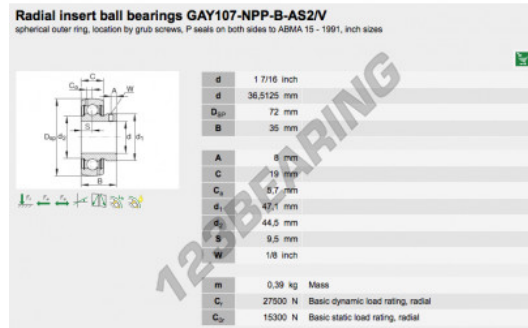

## Housed bearing accessories GAY107-NPP-B-AS2-V-INA - GAY107-NPP-B-AS2-V-INA

<https://www.123bearing.co.uk/bearing-housing/housed-bearing/accessories/gay107-npp-b-as2-v-ina>

### PRODUCT FEATURES

Brand	INA
N° Ean13	3663952333816
Inside diameter	36.5125 mm
Inside diameter	1 7/16" inch
Outside diameter	72 mm
Outside diameter	2.835" inch
Thickness	35 mm
Thickness	1.378" inch
Packaging	1