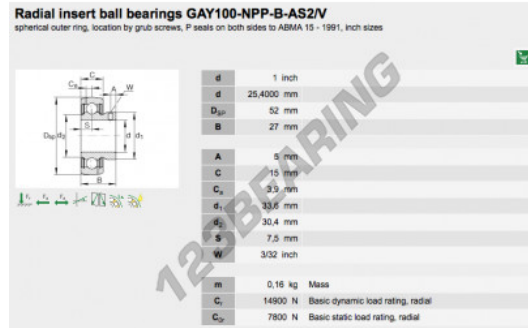

Housed bearing accessorie GAY100-NPP-B-AS2-V-INA - GAY100-NPP-B-AS2-V-INA

<https://www.123bearing.co.uk/bearing-housing/housed-bearing/accessories/gay100-npp-b-as2-v-ina>

PRODUCT FEATURES

Brand	INA
N° Ean13	3663952333786
Inside diameter	25.4 mm
Outside diameter	52 mm
Thickness	27 mm
Packaging	1