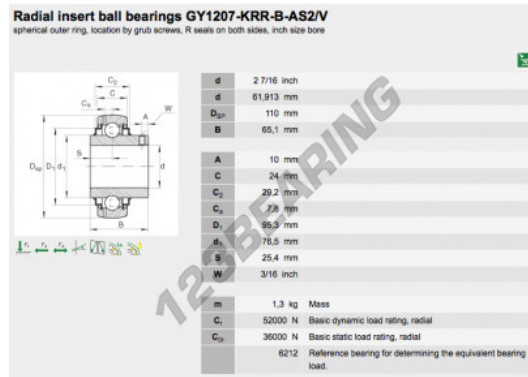

Housed bearing accessories GY1207-KRR-B-AS2-V-INA - GY1207-KRR-B-AS2-V-INA

<https://www.123bearing.co.uk/bearing-housing/housed-bearing/accessories/gy1207-krr-b-as2-v-ina>

PRODUCT FEATURES

Brand	INA
N° Ean13	3663952333557
Inside diameter	61.913 mm
Inside diameter	2 7/16" inch
Outside diameter	110 mm
Outside diameter	4.331" inch
Thickness	65.1 mm
Thickness	2.563" inch
Packaging	1