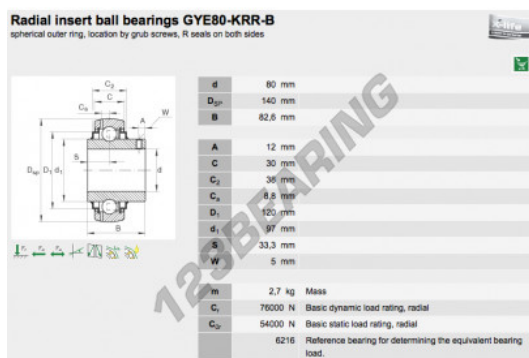

## Housed bearing accessorie GYE80-KRR-B-INA - GYE80-KRR-B-INA

<https://www.123bearing.co.uk/bearing-housing/housed-bearing/accessories/gye80-krr-b-ina>

### PRODUCT FEATURES

Brand	INA
N° Ean13	3663952333366
Inside diameter	80 mm
Outside diameter	140 mm
Thickness	82.6 mm
Packaging	1

[contact@123bearing.co.uk](mailto:contact@123bearing.co.uk)

02038 087 274