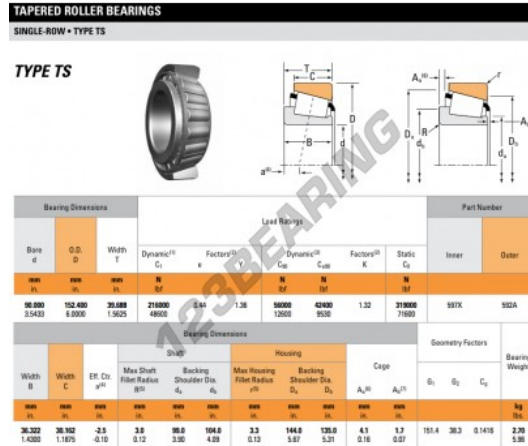

Tapered roller bearing 597X-592A-TIMKEN - 597X-592A-TIMKEN

<https://www.123bearing.co.uk/bearing-housing/roller-bearing/tapered/597x-592a-timken>

PRODUCT FEATURES

Brand	TIMKEN
N° Ean13	3663952323244
Inside diameter	90 mm
Inside diameter	3.543" inch
Outside diameter	152.4 mm
Outside diameter	6" inch
Thickness	39.688 mm
Thickness	1 9/16" inch
Packaging	1